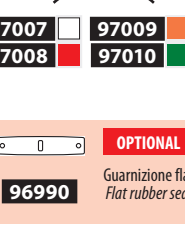

FARI FULL LED
FULL LED LIGHTS

2 Funzioni 2 Functions

LUCI DA INCASSO
FLUSH MOUNT LIGHTS

2 Funzioni 2 Functions

LUCI AUSILIARIE
AUXILIARY LIGHTS

2 Funzioni 2 Functions

STAFFE AUSILIARIE
STAINLESS STEEL SPOT LIGHT BRACKETS