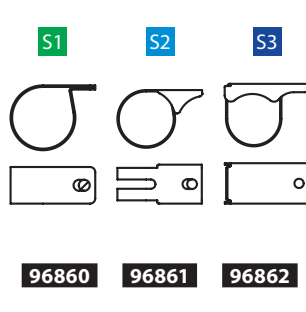

STAFFE AUSILIARIE
STAINLESS STEEL SPOT LIGHT BRACKETS

Luci da incasso
Flush mount lights

Fari supplementari
Extra spotlights

BARRE PER TETTO - ROOF BARS

Type 1	✓	✓	✓	✓	✓	✓	✓	✓	✓
Type 2	✓	✓	✓	✓	✓	✓	✓	✓	✓
Type 3	✓	✓	✓	✓	✓	✗	✗	✗	✗
Type 4	✓	✓	✓	✓	✓	✗	✗	✗	✗
Type 5	✓	✓	✓	✓	✓	✗	✗	✗	✗
Type 6	✓	✓	✓	✓	✓	✗	✗	✗	✗
Type 7	✓	✓	✓	✓	✓	✓	✓	✓	✓
Type 8	✓	✓	✓	✓	✓	✓	✓	✓	✓

BARRE PER TETTO - ROOF BARS

✓	✓	✗	✓	✓	✓	✓	✓	✓
✓	✓	✓	✓	✓	✓	✓	✓	✓
✓	✓	✗	✓	✓	✓	✗	✗	✗
✓	✓	✗	✓	✓	✓	✗	✗	✗
✓	✓	✓	✓	✓	✓	✓	✓	✓
✓	✓	✓	✓	✓	✓	✓	✓	✓
✓	✓	✓	✓	✓	✓	✓	✓	✓
✓	✓	✓	✓	✓	✓	✓	✓	✓

VERIFICARE COMPATIBILITÀ PER MERCEDES MP3/4

BARRE FRONTALI - FRONT BARS

Type 10	✓	✓	✓	✓	✓	✗	✗	✗	✗

BARRE FRONTALI - FRONT BARS

✗	✓	✗	✓	✗	✗	✗	✗	✗

BARRE PARAURTI - BUMPER BARS

Type 20	✗	✗	✗	✗	✗	✗	✗	✗	✗

BARRE PARAURTI - BUMPER BARS

✗	✗	✓	✓	✗	✗	✗	✗	✗